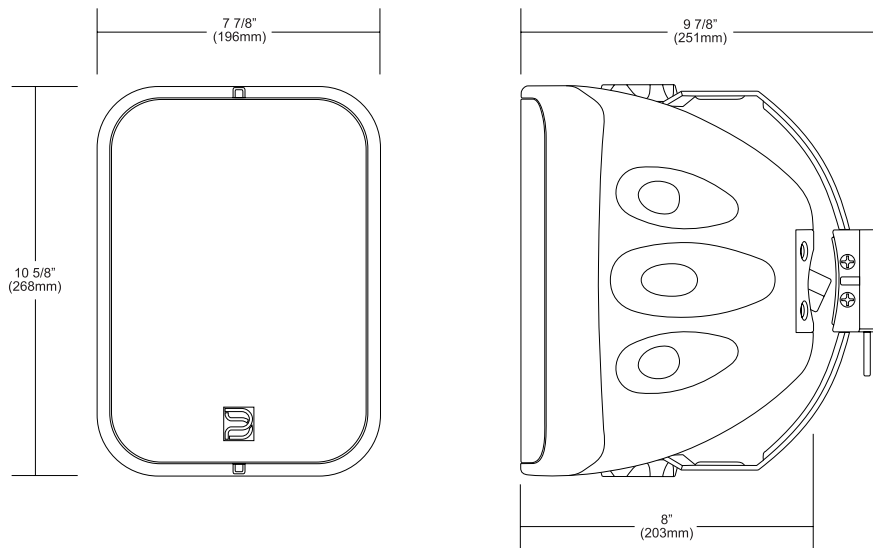

SPECIFICATIONS

CONNECTIVITY

AUDIO		Network	
Supported File Formats	MP3, AAC, WMA, OGG, WMA-L, ALAC, OPUS	USB	Gigabit Ethernet RJ45
Hi-Res formats	FLAC, MQA, WAV, AIFF		
Native Sampling Rates	32 - 192kHz	Power	1 x Type-A port for connection to USB memory sticks (Fat32 or NTFS formatted) and supported peripherals 1 x Type-B (mini) for product servicing
Bit Depths	16 - 24		
PERFORMANCE		Power	PoE+ IEEE 802.3at Type 2 (30W) PoE++ IEEE 802.3bt Type 3 (60W)
Frequency Response	63Hz-23kHz	USER INTERFACE	
Distortion	THD+N - 0.095% (20hz-20khz at Rated Power)	Mobile Operating System	BluOS - Free Android and iOS App Available Online at Google Play and Apple App Store
Power Output	20 Watts @ 30 Watts PoE 40 Watts @ 60 Watts PoE	GENERAL	
Speakers	1 x 5.25" (133mm), Woofer 1 x 1" (25mm), Tweeter	Processor	ARM® CORTEX™ A9, 1 GHz
Supported Operating Systems	Plays music from network shares on the following desktop operating systems: Microsoft Windows XP, 2000, Vista 7-10, Apple Macintosh 7-10	Unit Weight	3.2kg / 7.06 lbs
Free Internet Radio	TuneIn Radio, iHeartRadio, Calm Radio, Radio Paradise, LiveXLive	Gross Dimensions	7 7/8" x 10 5/8" x 9 7/8" inches / 196 x 268 x 251mm
Supported Cloud Services	Spotify, Amazon Music, TIDAL, Deezer, Qobuz, HighResAudio, Murfie, Napster, KKBox, Bugs, Taihe, Custom Channels, Music ZONE, SoundMachine	Power Consumption (Idle)	3.3 Watts
Integration Partners	Control4, RTI, Crestron, URC, push, iPort, ELAN, Lutron, room	Storage Environment	-10° C to 50° C, 20% to 80% relative humidity
Album Art	JPG	Operating Environment Indoor/Outdoor	0° to 40° C IP56* rating
		Finish	Available in white or black matte

*With Port Plug Installed